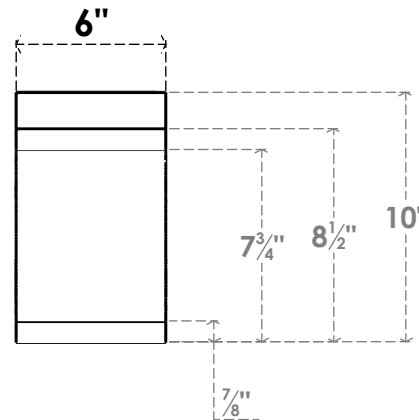

# ITEM NUMBER: BRCPC060X10000X10000LEC

6"W X 10"D X 10"H LEGACY ARCHITECTURAL GRADE PVC CLOSED KNEE BRACE

**SIDE PROFILE**

**FRONT PROFILE**

**ISOMETRIC**

EKENA MILLWORK  
2300 WEST MAIN ST.  
CLARKSVILLE, TX 75426  
TOLL FREE: 866-607-0453  
WWW.EKENAMILLWORK.COM

#### NOTES

1. INSTALLATION TO BE COMPLETED IN ACCORDANCE WITH MANUFACTURER'S SPECIFICATIONS.
2. DRAWING MAY NOT BE TO SCALE
3. THIS DRAWING IS INTENDED FOR DESIGN AND PLANNING PURPOSES ONLY.
4. ALL INFORMATION CONTAINED HEREIN WAS CURRENT AT THE TIME OF DEVELOPMENT BUT MUST BE REVIEWED AND APPROVED BY THE PRODUCT MANUFACTURER TO BE CONSIDERED ACCURATE.
5. ARCHITECTURAL GRADE PVC PRODUCTS ARE MADE FROM EXPANDED CELLULAR PVC AND COME NATURALLY WHITE BUT MAY BE PAINTED