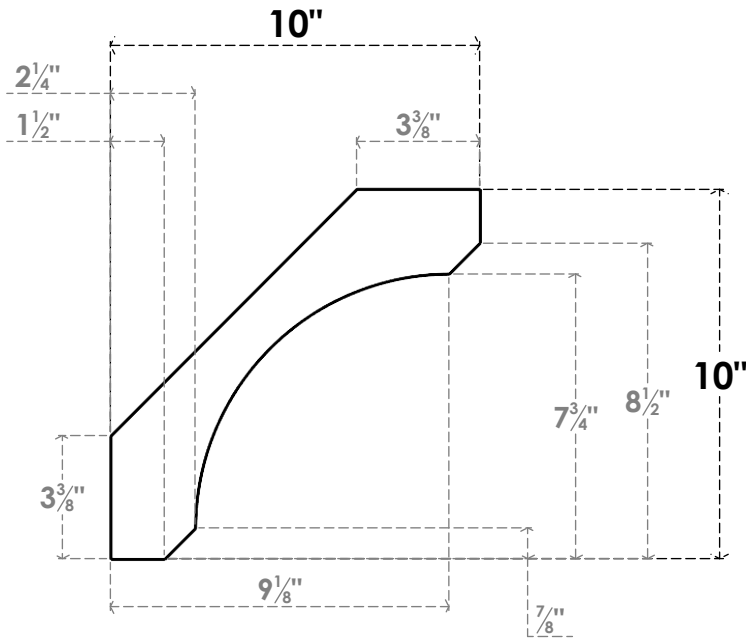

# ITEM NUMBER: BRCPC060X10000X10000LEC

6"W X 10"D X 10"H LEGACY ARCHITECTURAL GRADE PVC CLOSED KNEE BRACE

**SIDE PROFILE**

**FRONT PROFILE**

**ISOMETRIC**

EKENA MILLWORK  
2300 WEST MAIN ST.  
CLARKSVILLE, TX 75426  
TOLL FREE: 866-607-0453  
WWW.EKENAMILLWORK.COM

#### NOTES

1. INSTALLATION TO BE COMPLETED IN ACCORDANCE WITH MANUFACTURER'S SPECIFICATIONS.
2. DRAWING MAY NOT BE TO SCALE
3. THIS DRAWING IS INTENDED FOR DESIGN AND PLANNING PURPOSES ONLY.
4. ALL INFORMATION CONTAINED HEREIN WAS CURRENT AT THE TIME OF DEVELOPMENT BUT MUST BE REVIEWED AND APPROVED BY THE PRODUCT MANUFACTURER TO BE CONSIDERED ACCURATE.
5. ARCHITECTURAL GRADE PVC PRODUCTS ARE MADE FROM EXPANDED CELLULAR PVC AND COME NATURALLY WHITE BUT MAY BE PAINTED